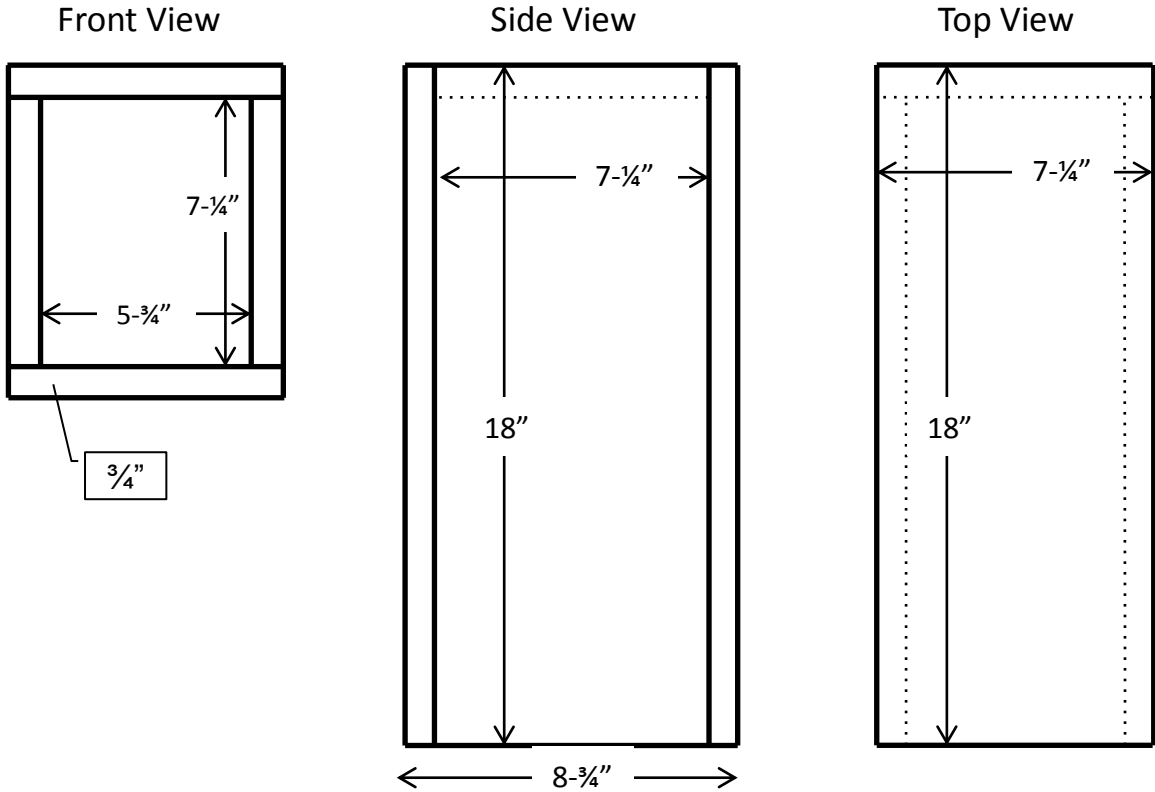

Double Mailbox Post

Polo Fields
HOMEOWNERS ASSOCIATION
ANN ARBOR

Single Mailbox Post

Polo Fields
HOMEOWNERS ASSOCIATION
ANN ARBOR

Paper Box Detail

Polo Fields
HOMEOWNERS ASSOCIATION
ANN ARBOR

1" x 8" Rough Cedar or Pressure
Treated Pine (6- $\frac{1}{2}$ ' required)