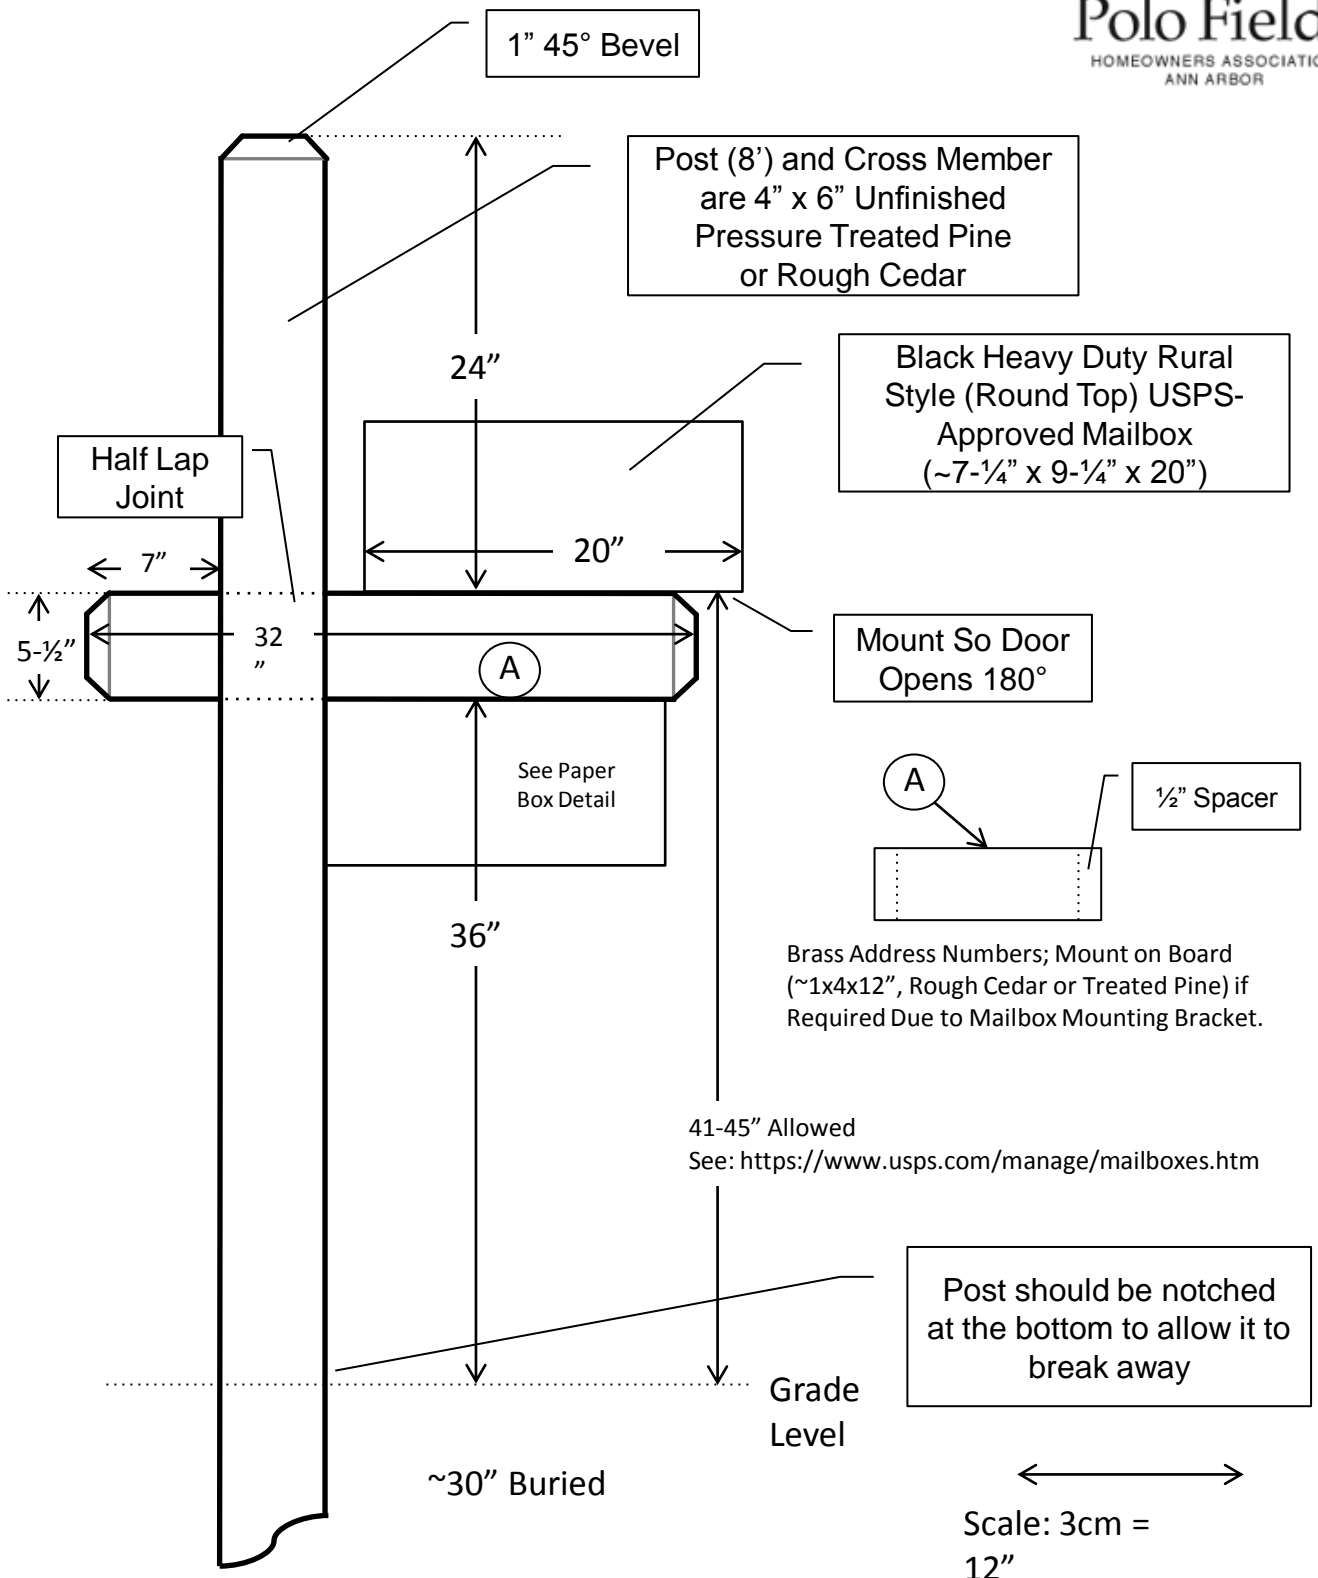

Double Mailbox Post

Polo Fields
HOMEOWNERS ASSOCIATION
ANN ARBOR

Single Mailbox Post

Polo Fields
HOMEOWNERS ASSOCIATION
ANN ARBOR

Paper Box Detail

Polo Fields
HOMEOWNERS ASSOCIATION
ANN ARBOR

1" x 8" Rough Cedar or Pressure
Treated Pine (6- $\frac{1}{2}$ ' required)

↔
Scale: 3cm = 6"

The names and numbers of three service providers that have replaced many of the mailbox posts in the neighborhood: are: R.E. Moon Specialty Services at 734-666-6225, Altoona Construction at 734-276-3666, and Chris Mollo 734-604-0416.