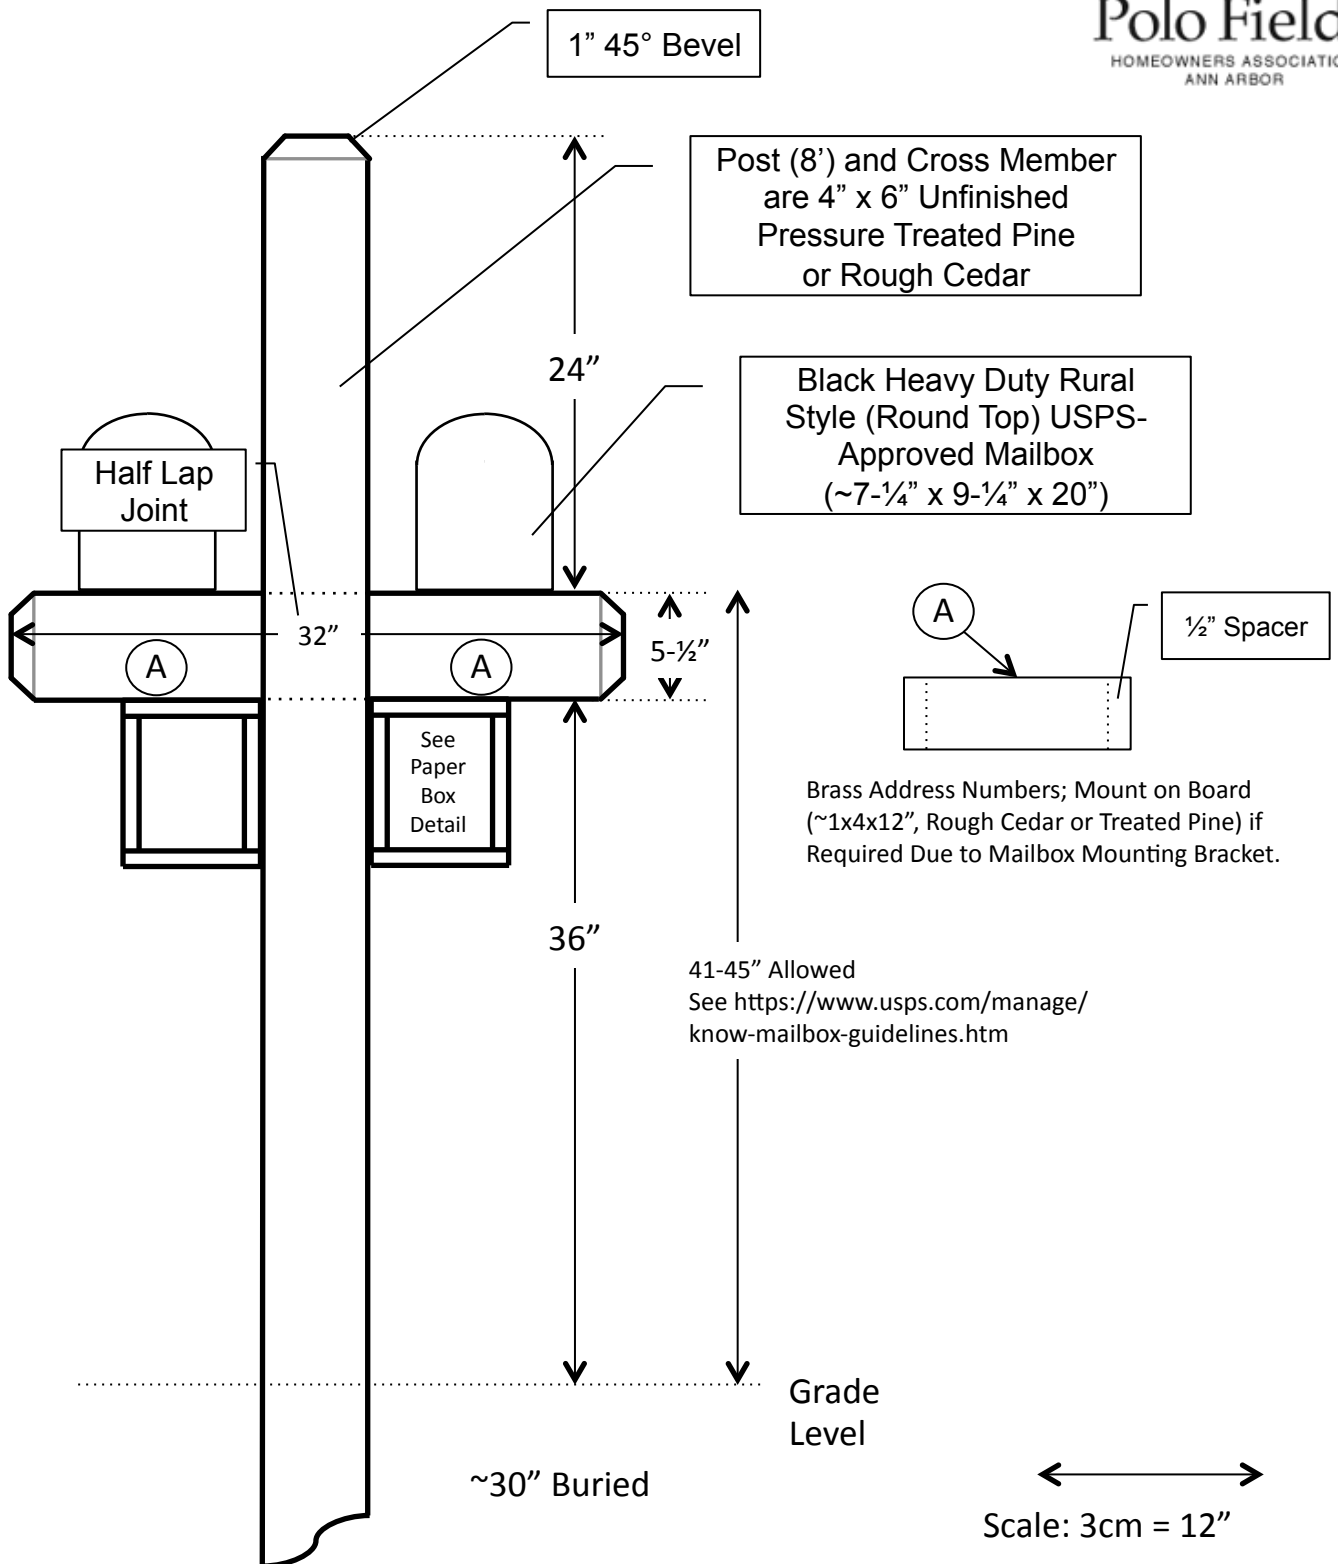

# Double Mailbox Post

**Polo Fields**  
HOMEOWNERS ASSOCIATION  
ANN ARBOR

# Paper Box Detail

Polo Fields  
HOMEOWNERS ASSOCIATION  
ANN ARBOR

Front View

Side View

Top View

1" x 8" Rough Cedar or Pressure  
Treated Pine (6- $\frac{1}{2}$ ' required)

↔  
Scale: 3cm = 6"