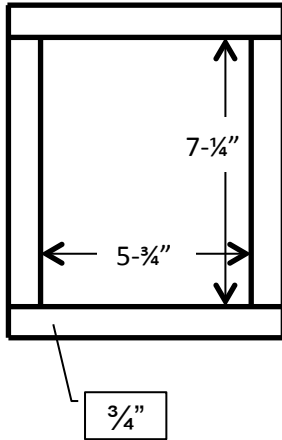

# Paper Box Detail

Polo Fields  
HOMEOWNERS ASSOCIATION  
ANN ARBOR

Front View

Side View

Top View

1" x 8" Rough Cedar or Pressure  
Treated Pine (6- $\frac{1}{2}$ ' required)

↔  
Scale: 3cm = 6"