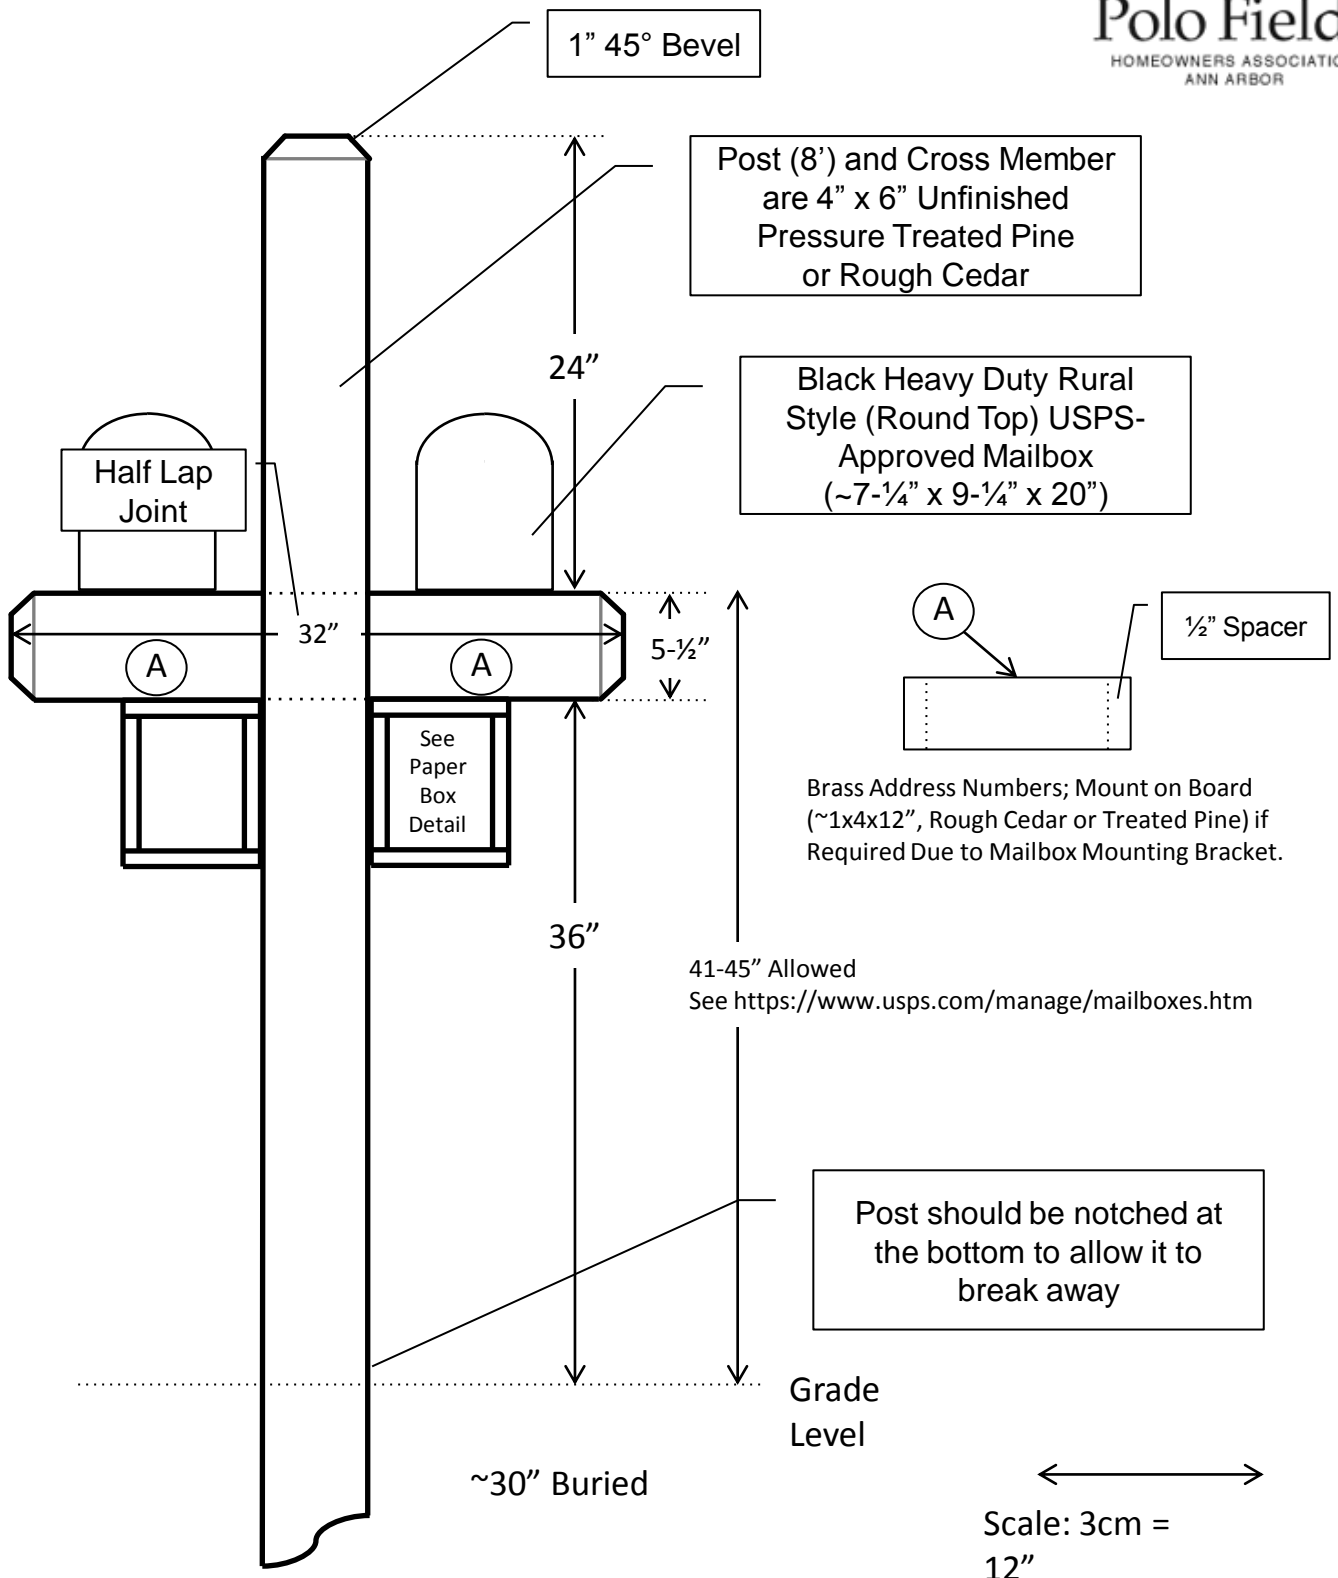

Double Mailbox Post

Polo Fields
HOMEOWNERS ASSOCIATION
ANN ARBOR

Single Mailbox Post

Polo Fields
HOMEOWNERS ASSOCIATION
ANN ARBOR

Paper Box Detail

Polo Fields
HOMEOWNERS ASSOCIATION
ANN ARBOR

1" x 8" Rough Cedar or Pressure
Treated Pine (6- $\frac{1}{2}$ ' required)

↔
Scale: 3cm = 6"

The names and numbers of three service providers that have replaced many of the mailbox posts in the neighborhood: are: R.E. Moon Specialty Services at 734-666-6225, Altoona Construction at 734-276-3666, and Chris Mollo 734-604-0416.