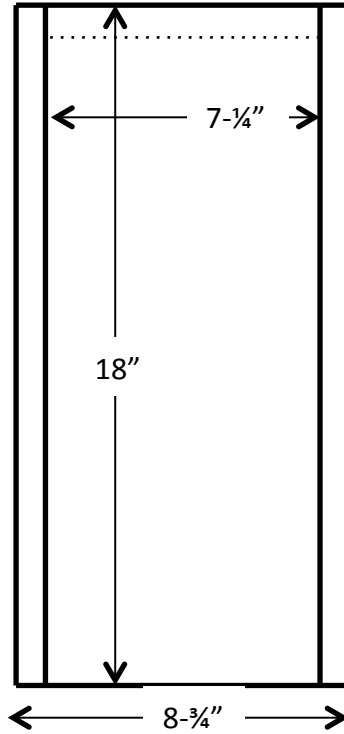

# Paper Box Detail

Polo Fields  
HOMEOWNERS ASSOCIATION  
ANN ARBOR

Front View

Side View

Top View

1" x 8" Rough Cedar or Pressure  
Treated Pine (6- $\frac{1}{2}$ ' required)

↔  
Scale: 3cm = 6"