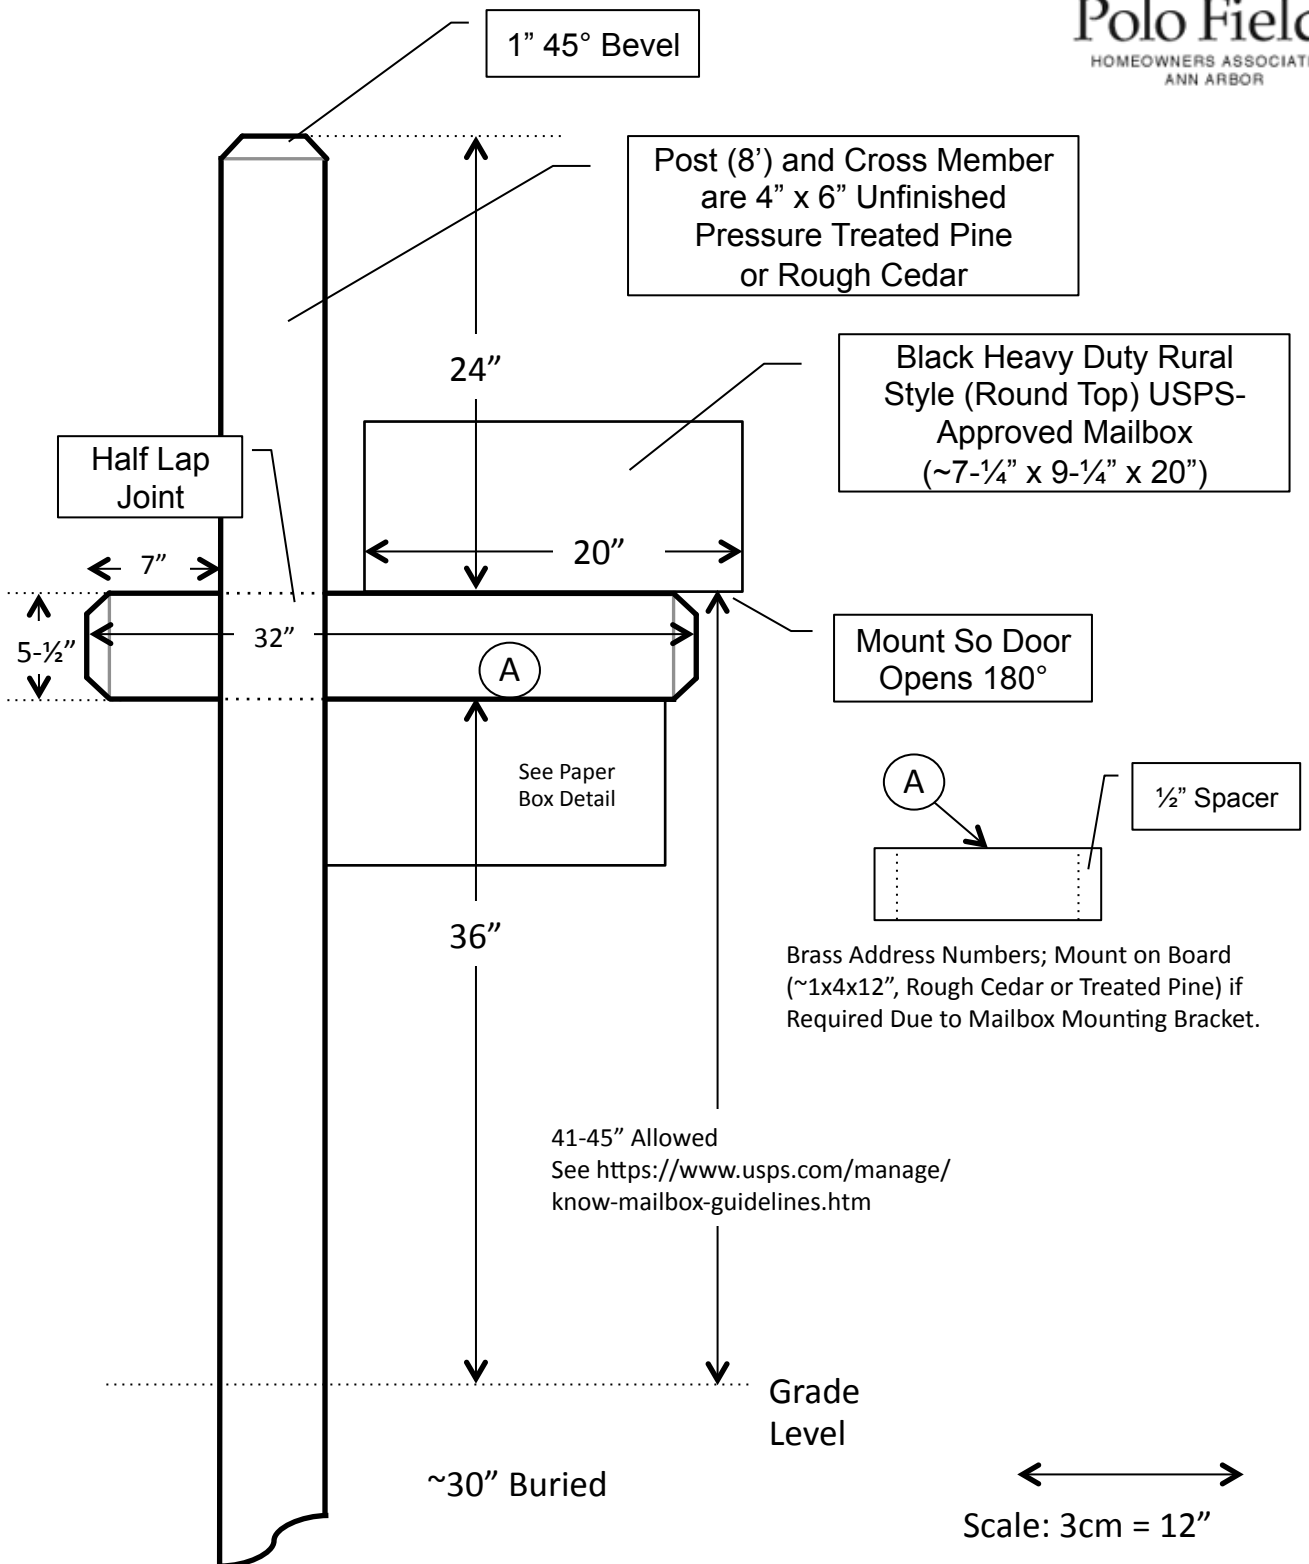

# Double Mailbox Post

**Polo Fields**  
HOMEOWNERS ASSOCIATION  
ANN ARBOR

# Paper Box Detail

Polo Fields  
HOMEOWNERS ASSOCIATION  
ANN ARBOR

Front View

Side View

Top View

1" x 8" Rough Cedar or Pressure  
Treated Pine (6- $\frac{1}{2}$ ' required)

↔  
Scale: 3cm = 6"