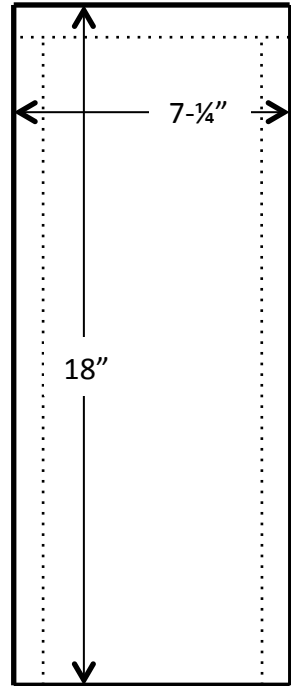

# Paper Box Detail

Polo Fields  
HOMEOWNERS ASSOCIATION  
ANN ARBOR

Front View

Side View

Top View

1" x 8" Rough Cedar or Pressure  
Treated Pine (6- $\frac{1}{2}$ ' required)

↔  
Scale: 3cm = 6"