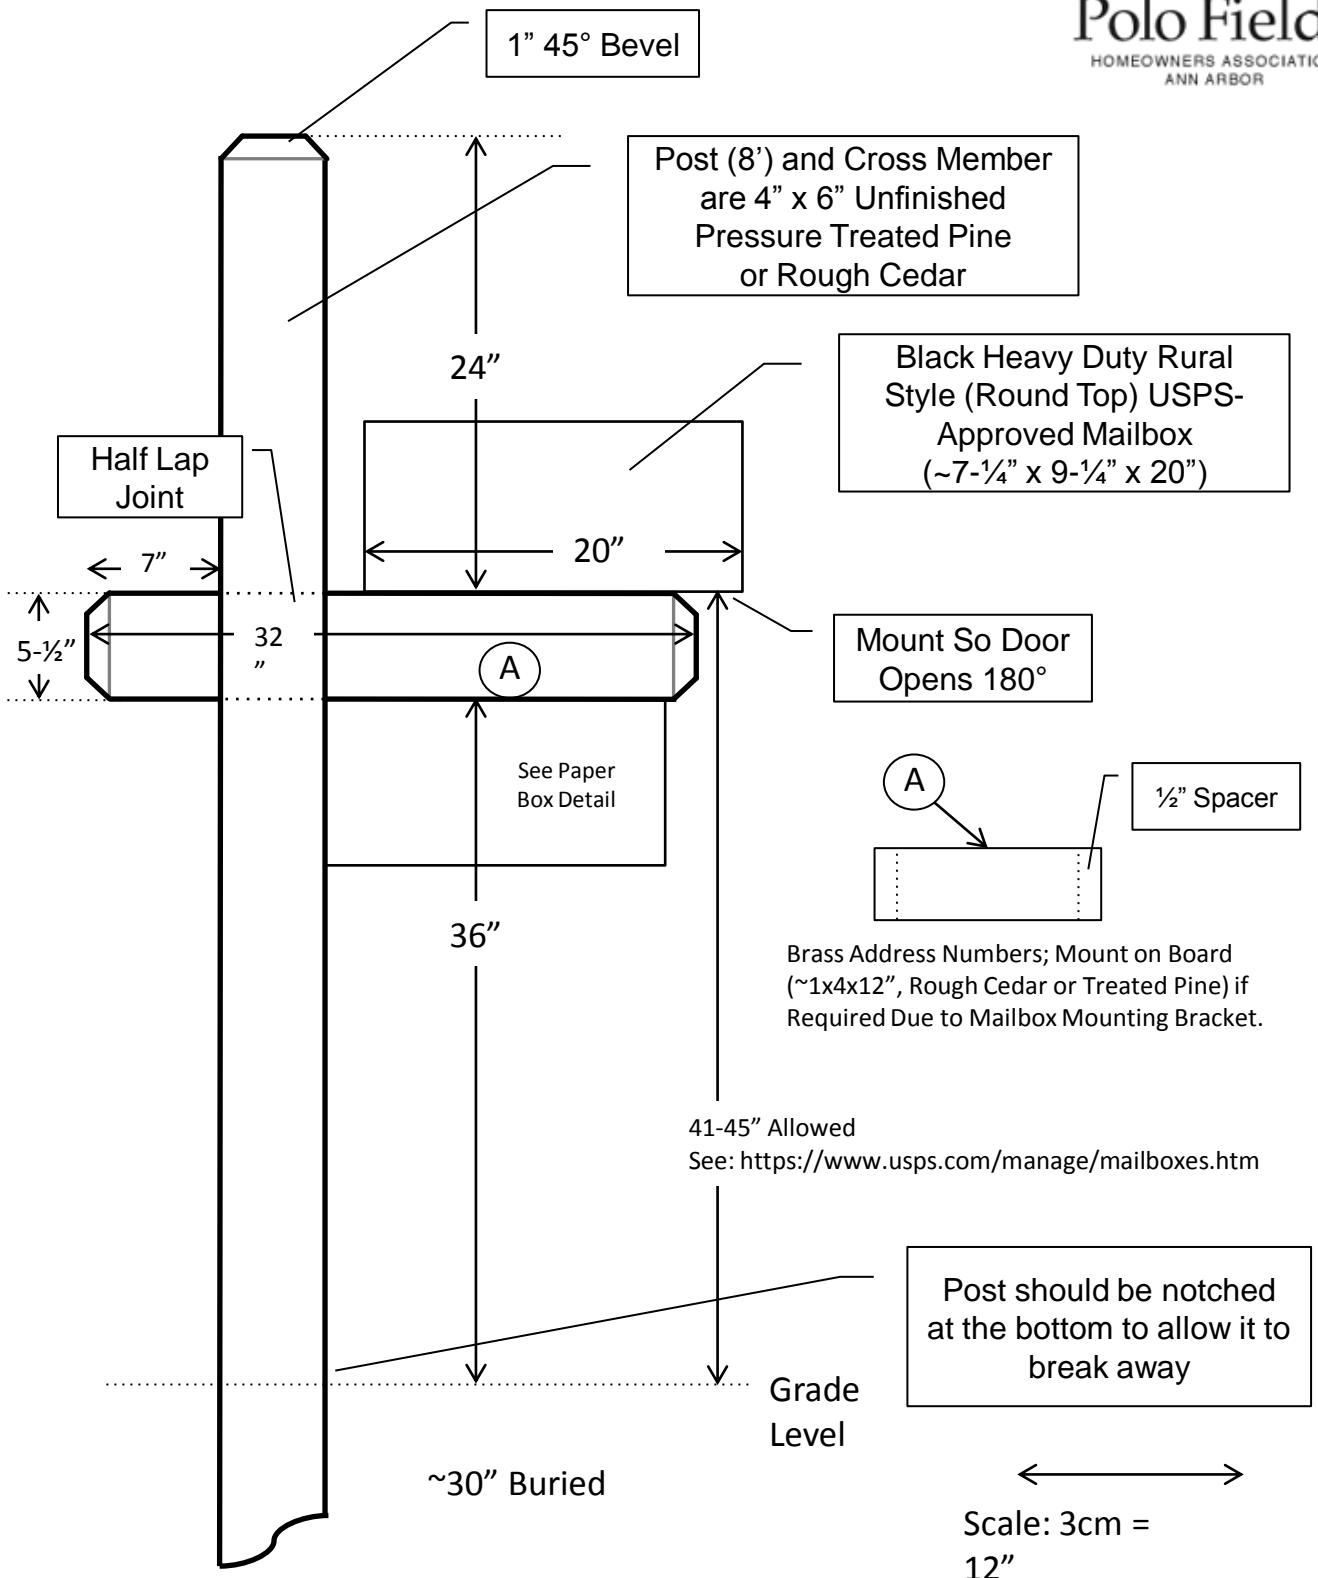

Double Mailbox Post

Polo Fields
HOMEOWNERS ASSOCIATION
ANN ARBOR

Single Mailbox Post

Polo Fields
HOMEOWNERS ASSOCIATION
ANN ARBOR

Paper Box Detail

Polo Fields
HOMEOWNERS ASSOCIATION
ANN ARBOR

1" x 8" Rough Cedar or Pressure
Treated Pine (6- $\frac{1}{2}'$ required)

↔
Scale: 3cm = 6"

The names and numbers of three service providers that have replaced many of the mailbox posts in the neighborhood: are: R.E. Moon Specialty Services at 734-666-6225, Altoona Construction at 734-276-3666, and Chris Mollo 734-604-0416.