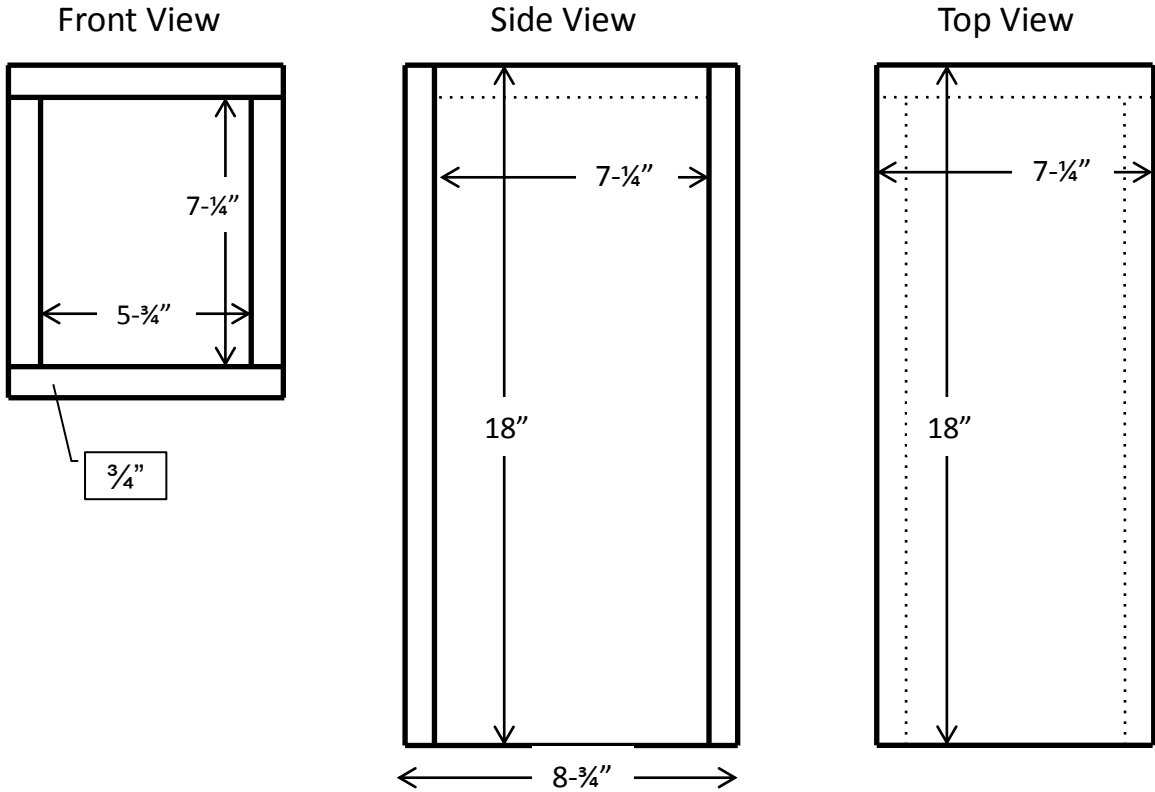

Double Mailbox Post

Polo Fields
HOMEOWNERS ASSOCIATION
ANN ARBOR

Single Mailbox Post

Polo Fields
HOMEOWNERS ASSOCIATION
ANN ARBOR

Paper Box Detail

Polo Fields
HOMEOWNERS ASSOCIATION
ANN ARBOR

1" x 8" Rough Cedar or Pressure
Treated Pine (6- $\frac{1}{2}'$ required)