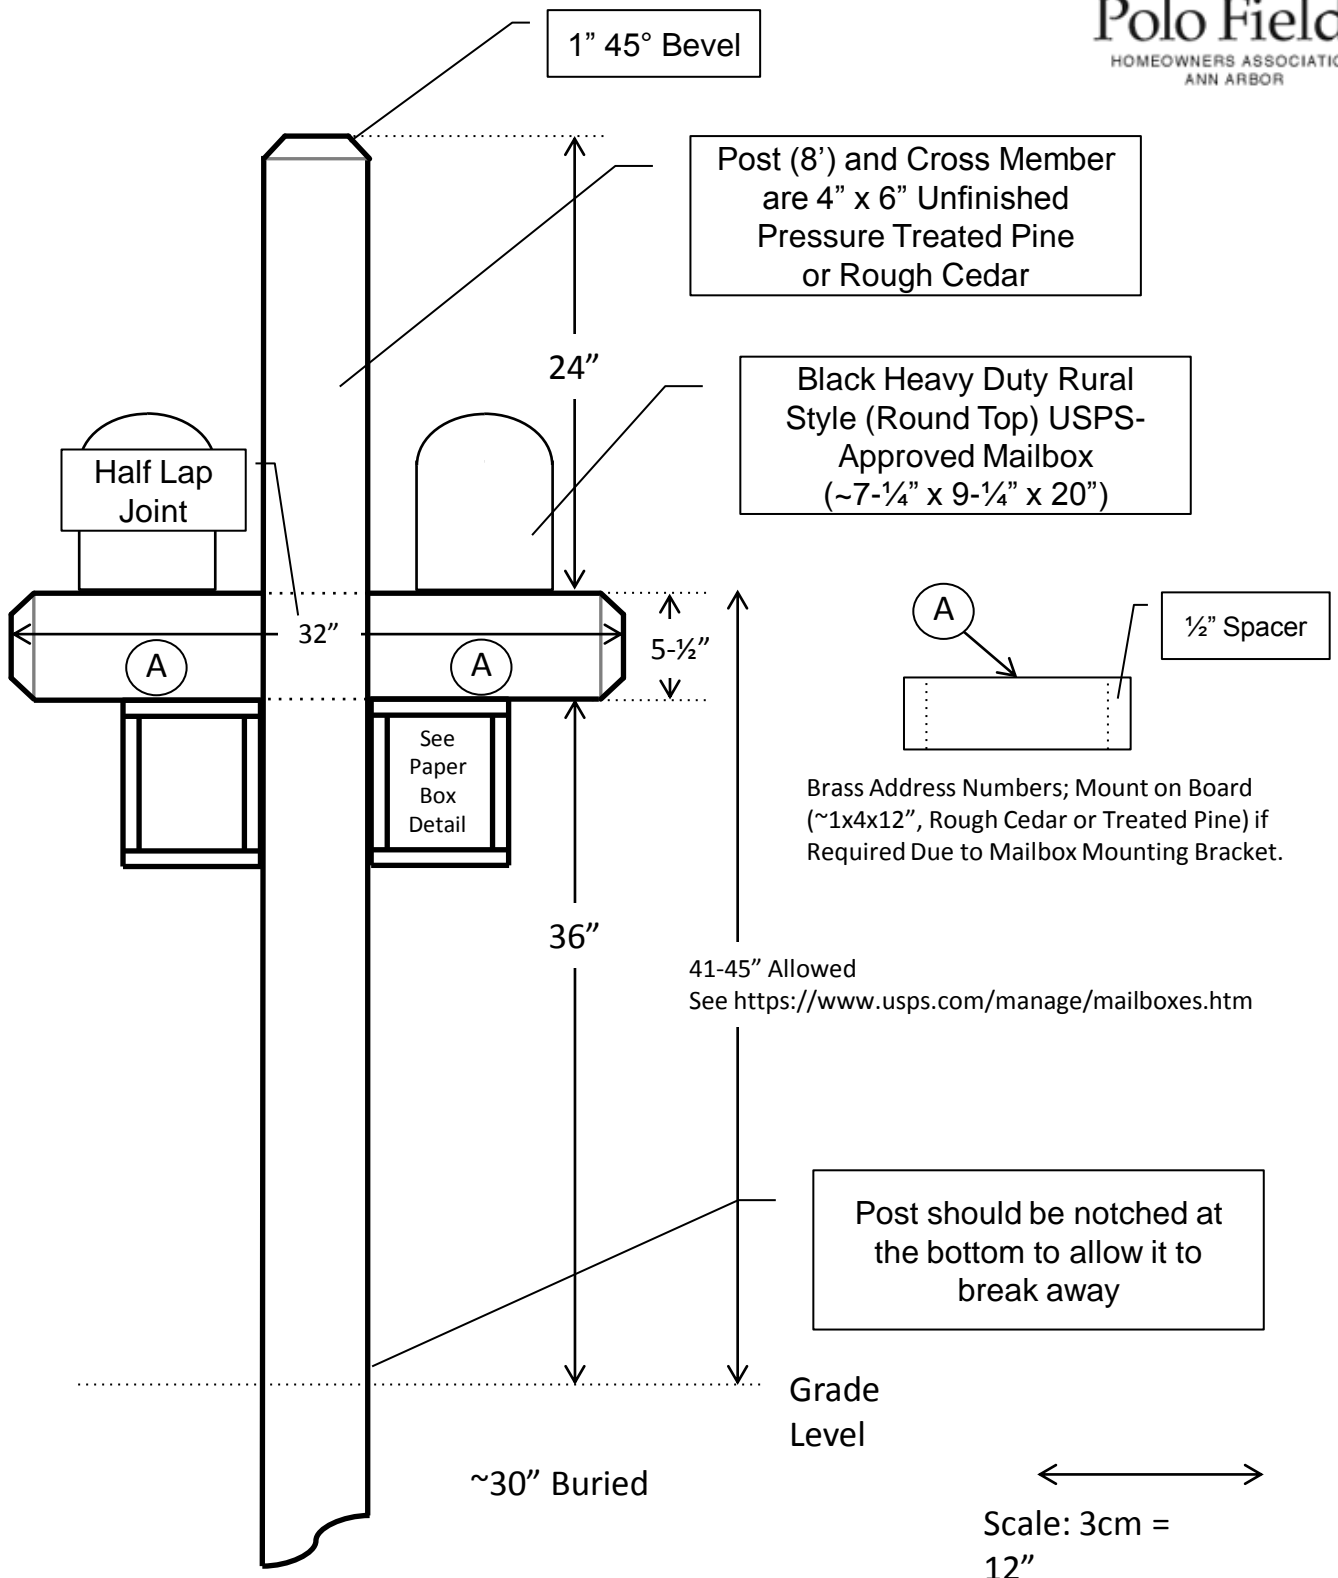

Double Mailbox Post

Polo Fields
HOMEOWNERS ASSOCIATION
ANN ARBOR

Single Mailbox Post

Polo Fields
HOMEOWNERS ASSOCIATION
ANN ARBOR

Paper Box Detail

Polo Fields
HOMEOWNERS ASSOCIATION
ANN ARBOR

1" x 8" Rough Cedar or Pressure
Treated Pine (6- $\frac{1}{2}'$ required)

↔
Scale: 3cm = 6"

The names and numbers of three service providers that have replaced many of the mailbox posts in the neighborhood: are: R.E. Moon Specialty Services at 734-666-6225, Altoona Construction at 734-276-3666, and Chris Mollo 734-604-0416.